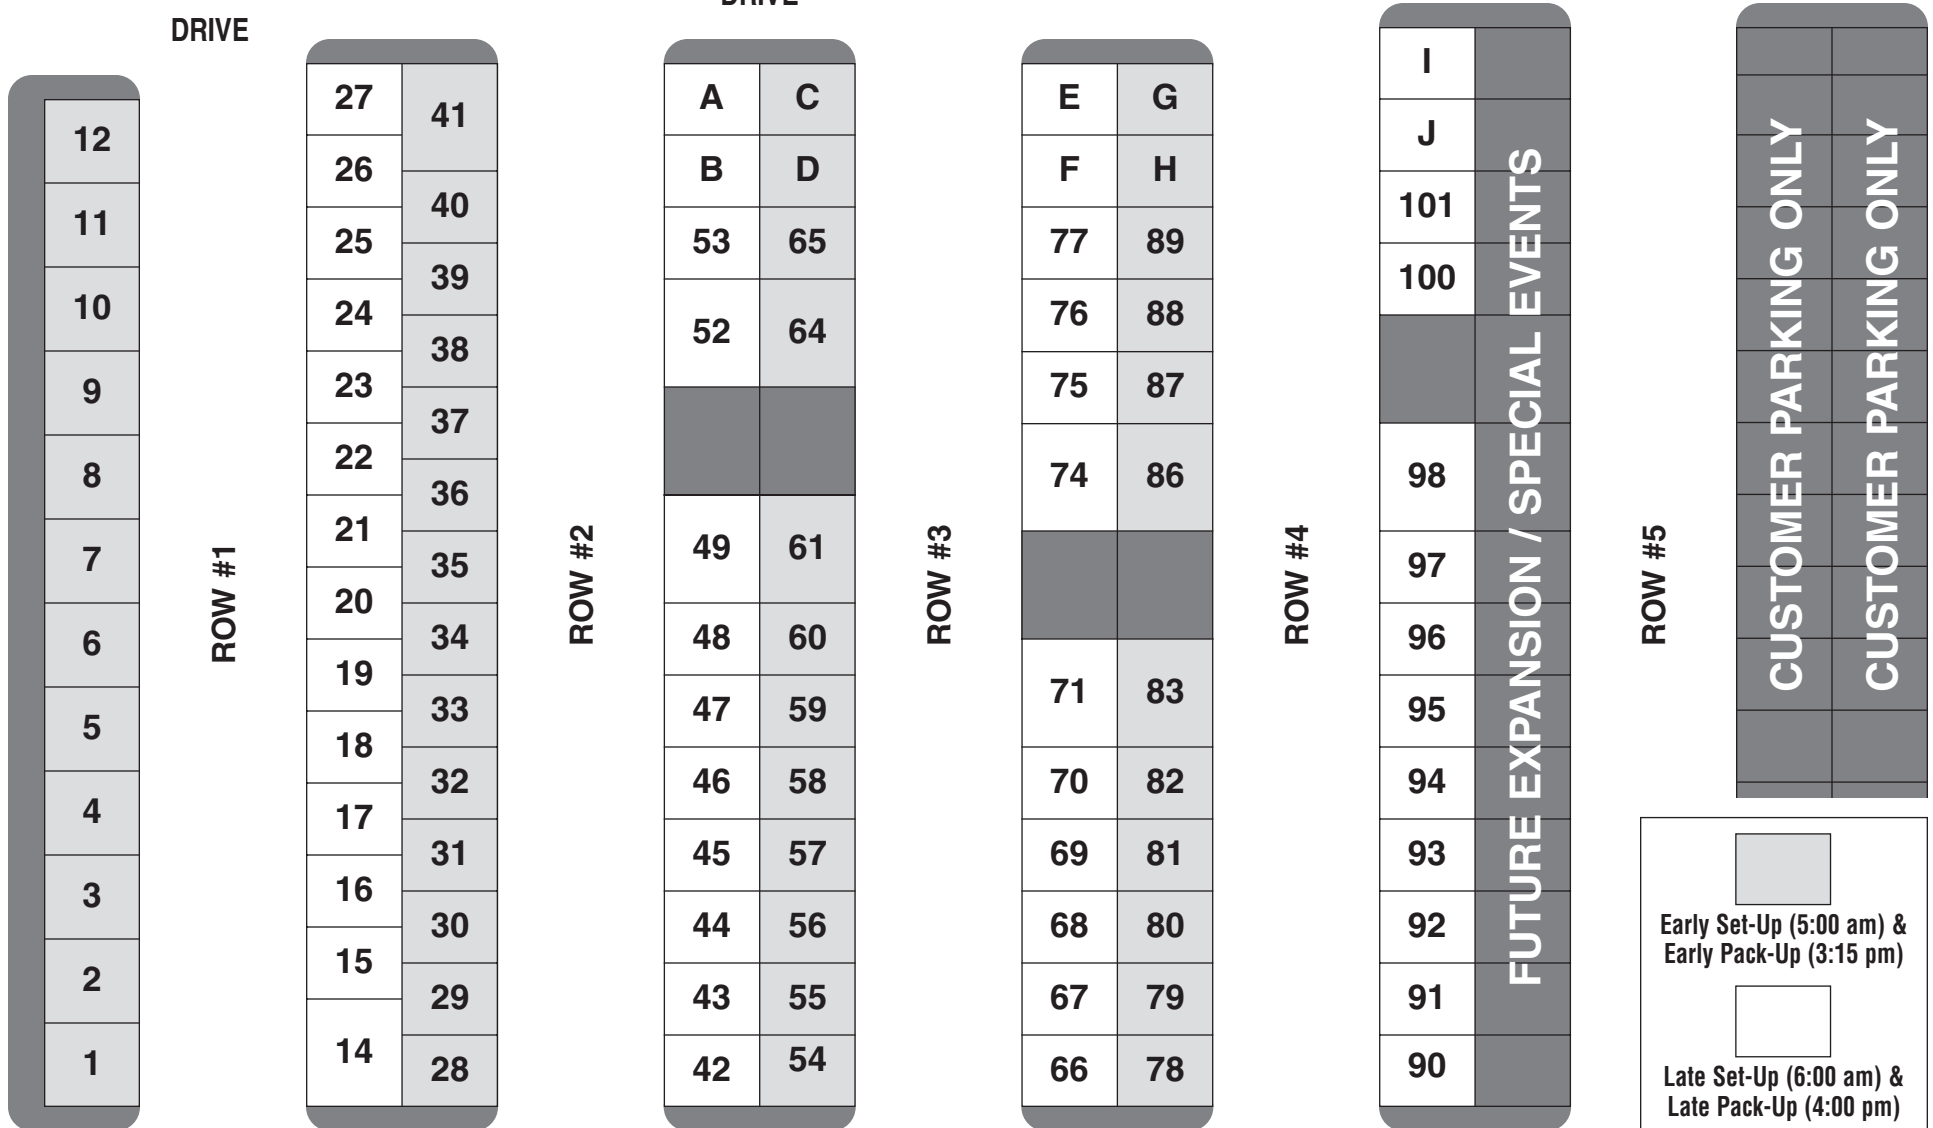

# "A Paris Street Market"® 2008 at Aspen Grove

303.974.0904

© 2008 Copyright STV Ventures, LLC. DBA "A Paris St Market"

**CUSTOMER LOADING ONLY**

MAP NOT DRAWN TO SCALE.  
SUBJECT TO CHANGE.

Early Set-Up (5:00 am) & Early Pack-Up (3:15 pm)

Late Set-Up (6:00 am) & Late Pack-Up (4:00 pm)