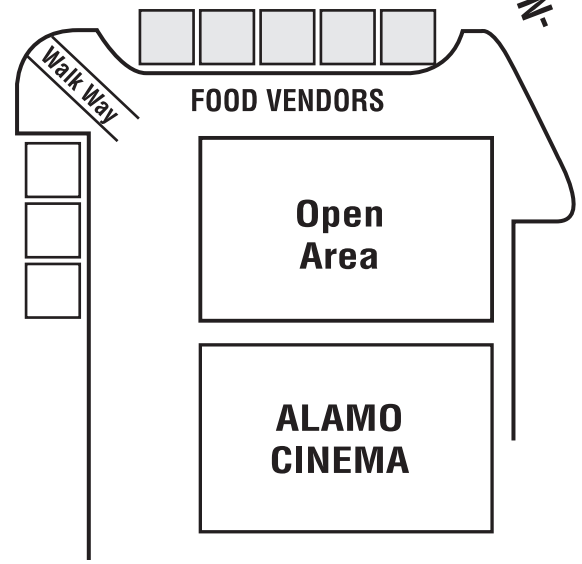

## 2018 at Aspen Grove

**EXHIBITOR CHECK-IN**

Santa Fe Drive →

-NO LOADING- THROUGH TRAFFIC

-NO LOADING- THROUGH TRAFFIC

*\*Please note, booth sizes and location are subject to change.*

**303.877.9457**

© 2018 Copyright STV Ventures, LLC. DBA "A Paris St. Market"

- Early Set-Up (5:00 am) & Early Pack-Up (2:15 pm)
- Late Set-Up (6:00 am) & Late Pack-Up (3:00 pm)