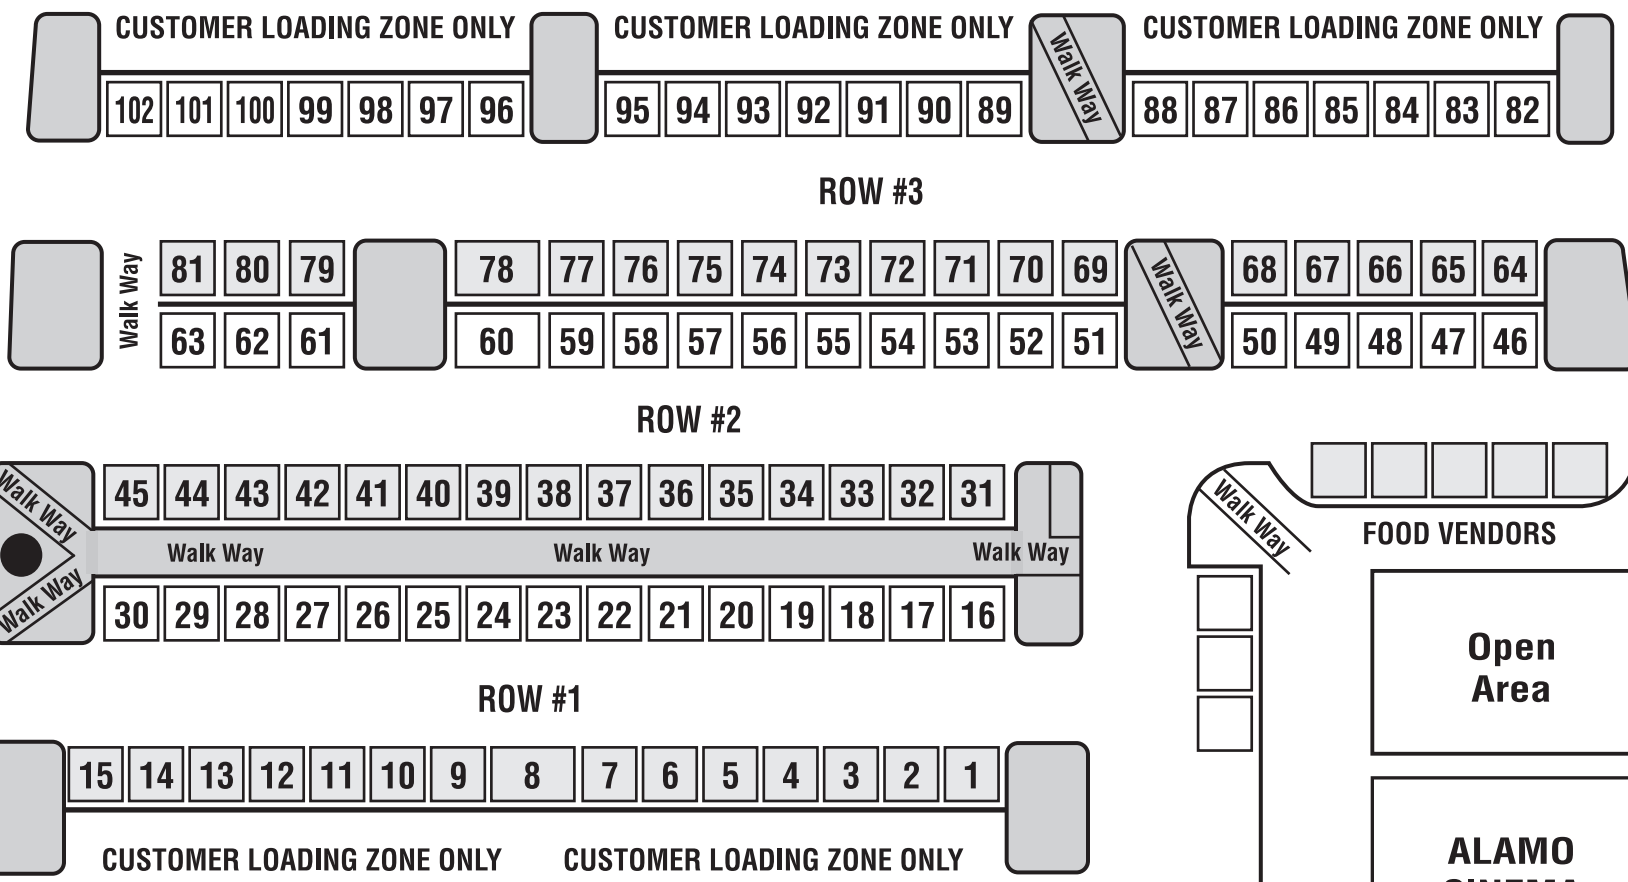

## 2018 at Aspen Grove

**EXHIBITOR CHECK-IN**

Santa Fe Drive →

-NO LOADING- THROUGH TRAFFIC

-NO LOADING- THROUGH TRAFFIC

*\*Please note, booth sizes and location are subject to change.*

**303.877.9457**

© 2018 Copyright STV Ventures, LLC. DBA "A Paris St. Market"

- Early Set-Up (5:00 am) & Early Pack-Up (2:15 pm)
- Late Set-Up (6:00 am) & Late Pack-Up (3:00 pm)