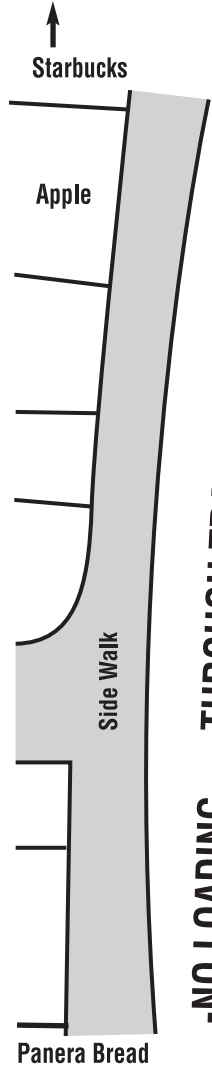

## 2018 at Aspen Grove

**EXHIBITOR CHECK-IN**

Santa Fe Drive →

-NO LOADING- THROUGH TRAFFIC

-NO LOADING- THROUGH TRAFFIC

*\*Please note, booth sizes and location are subject to change.*

**303.877.9457**

© 2018 Copyright STV Ventures, LLC. DBA "A Paris St. Market"

- Early Set-Up (5:00 am) & Early Pack-Up (2:15 pm)
- Late Set-Up (6:00 am) & Late Pack-Up (3:00 pm)